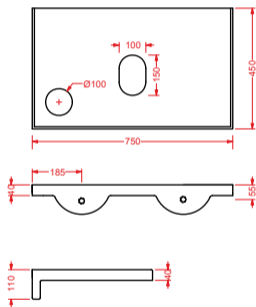

CUP | L3720 / L3730

lavabo appoggio
countertop washbasin

BREAKFAST | L6530

mensola ceramica | per lavabi appoggio
ceramic shelf | for countertop washbasins

mensola in ceramica per Cup lavabo
appoggio e Cow semicolonna
ceramic shelf for Cup countertop
washbasin and Cow semi column