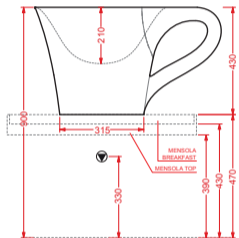

CUP | L3720 / L3730

lavabo appoggio
countertop washbasin

BREAKFAST | L6530

mensola ceramica | per lavabi appoggio
ceramic shelf | for countertop washbasins

mensola in ceramica per Cup lavabo
appoggio e Cow semicolonna
ceramic shelf for Cup countertop
washbasin and Cow semi column