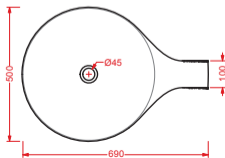

CUP | L3720 / L3730

lavabo appoggio
countertop washbasin

BREAKFAST | L6530

mensola ceramica | per lavabi appoggio
ceramic shelf | for countertop washbasins

mensola in ceramica per Cup lavabo
appoggio e Cow semicolonna
ceramic shelf for Cup countertop
washbasin and Cow semi column